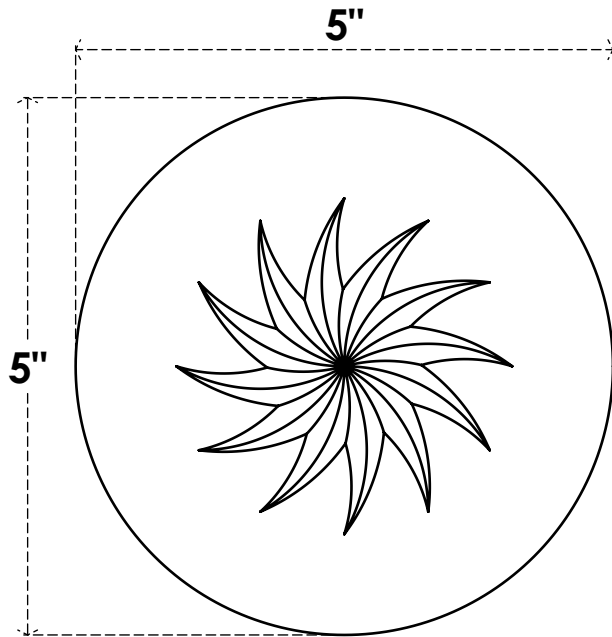

# ROSP050X050X100GRY12

5"W X 5"H X 1"P STANDARD GRAYSON SPIRAL ROSETTE WITH SQUARE EDGE,  
ARCHITECTURAL GRADE PVC

**FRONT**

**SIDE**

EKENA MILLWORK  
2300 WEST MAIN ST.  
CLARKSVILLE, TX 75426  
TOLL FREE: 866-607-0453  
WWW.EKENAMILLWORK.COM