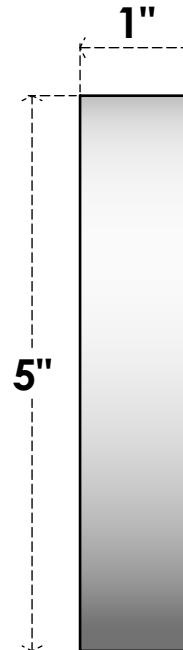

# ROSP050X050X100GRY12

5"W X 5"H X 1"P STANDARD GRAYSON SPIRAL ROSETTE WITH SQUARE EDGE,  
ARCHITECTURAL GRADE PVC

**FRONT**

**SIDE**

EKENA MILLWORK  
2300 WEST MAIN ST.  
CLARKSVILLE, TX 75426  
TOLL FREE: 866-607-0453  
WWW.EKENAMILLWORK.COM

**NOTES**

1. INSTALLATION TO BE COMPLETED IN ACCORDANCE WITH MANUFACTURER'S SPECIFICATIONS.
2. DRAWING MAY NOT BE TO SCALE
3. THIS DRAWING IS INTENDED FOR DESIGN AND PLANNING PURPOSES ONLY.
4. ALL INFORMATION CONTAINED HEREIN WAS CURRENT AT THE TIME OF DEVELOPMENT BUT MUST BE REVIEWED AND APPROVED BY THE PRODUCT MANUFACTURER TO BE CONSIDERED ACCURATE.
5. ARCHITECTURAL GRADE PVC PRODUCTS ARE MADE FROM EXPANDED CELLULAR PVC AND COME NATURALLY WHITE BUT MAY BE PAINTED